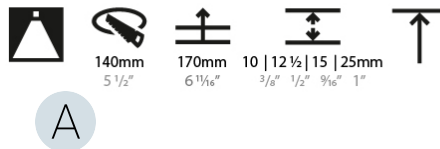

ELECTRICAL

Lamp Type: LED (Zhaga Standard)
Input Wattage (W): 13.2 / 16.5
Total Output Wattage (W): 12.1 / 14.7
Dimming: Tri-Mode (Non-Dimming and Phase Dimming (120Vac only) and 0-10V Dimming)
Driver Included: No
Driver Location: Recessed Housing
Driver Type: Constant Current - Universal
Driver Class: Class 2
Housing: See components
Input Voltage (V): 120 - 277
Constant Current (MA): 350

LED

Number of LEDs: 1
Color Temperature (°K): 2700 / 3000 / 3500 / 4000
Max. Delivered Lumen (lm): 814 / 877 / 911 / 930
Nominal Lumen (lm): 1246 / 1342 / 1396 / 1424
CRI: >90 CRI
Efficiency (%): 90.5
Lamp Life (hrs): 50000
Upon Request: RGB-W Tunable White Special Color Temperature Special LED

OPTICAL

Reflector°: 10
Optic°: Lens Pack - No Lens / Linear Spread Lens / Honeycomb / Spread Lens
Upon Request: Special Beam Angles

RATINGS AND CERTIFICATIONS

382, F 416-247-9319, www.zaneen.com

Created by Interchange for North American Standards at the end of the existing Model #. For assistance on 'custom' specifications, contact zteam@zaneen.com. In a constant effort to supply the best product, we reserve the right to change specifications or materials without notice. The most recent specification sheets are found at zaneen.com

IP rating: IP20