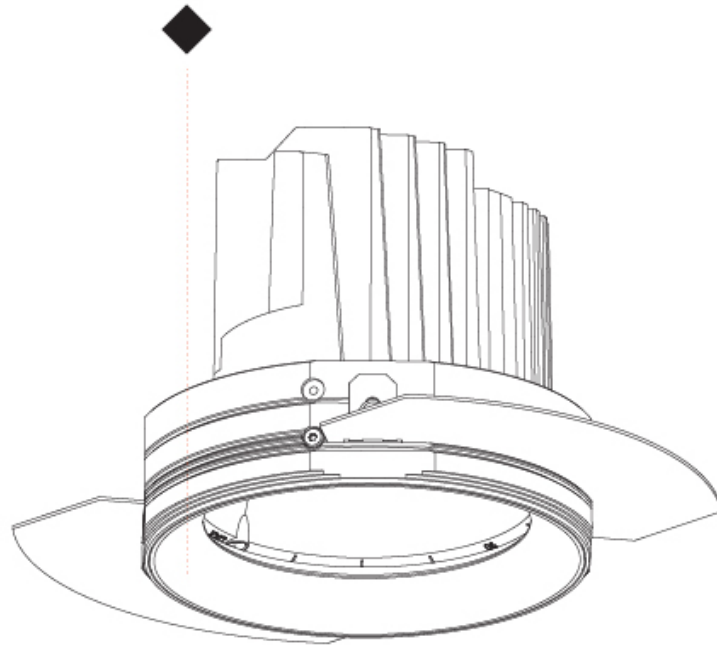

## BIONIQ ROUND SEMI ADJUSTABLE TRIMLESS

A35209-

PROJECT

TYPE

SPECIFIER

QUANTITY

DATE

### PHYSICAL

Shape: Round  
 Diameter (mm): 139  
 Diameter (in): 5 1/2  
 Height (mm): 137  
 Height (in): 5 3/8  
 Ceiling Thickness (mm): 10 / 12.5 / 15  
 Ceiling Thickness (in): 3/8 or 1/2 or 9/16  
 Min. Recessing Depth (mm): 150  
 Min. Recessing Depth (in): 5 7/8  
 Light Distribution: Adjustable / Downlight  
 Weight (kg): 0.814  
 Weight (lbs): 1.79  
 Fixture Finish: SSR / BKV / CWI / CRY / HAB / UFT / ITA / RUA / FTG / MYG / LOD / PUS / FRO / FUP / KIA / POP / BLS / SPG / MEY / GOH / GUM / CHC / COM / ABZ / JAG / OBR / MOS / ROR  
 Fixture Material: Aluminum Die Cast  
 Cut-out Measurements: 130mm / 5 1/8"