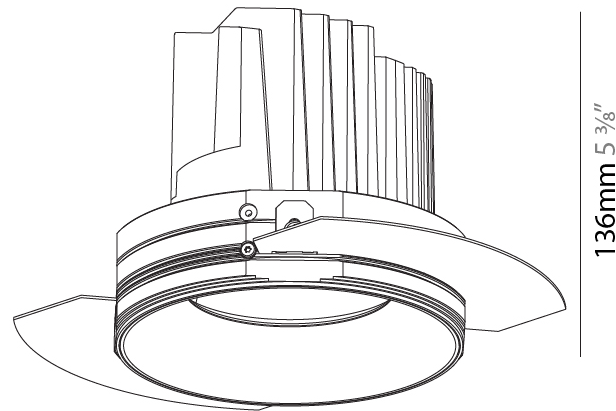

ELECTRICAL

Lamp Type: LED (Zhaga Standard)
Input Wattage (W): 13.2 / 16.5
Total Output Wattage (W): 12.1 / 14.7
Dimming: Tri-Mode (Non-Dimming and Phase Dimming (120Vac only) and 0-10V Dimming)
Driver Included: No
Driver Location: Recessed Housing
Driver Type: Constant Current - Universal
Driver Class: Class 2
Housing: See components
Input Voltage (V): 120 - 277
Constant Current (MA): 350

LED

Number of LEDs: 1
Color Temperature (°K): 2700 / 3000 / 3500 / 4000
Max. Delivered Lumen (lm): 870 / 970 / 1038 / 1060
Nominal Lumen (lm): 960 / 1070 / 1156 / 1180
CRI: >90 CRI
Efficiency (%): 90.5
Lamp Life (hrs): 50000
Upon Request: RGB-W Tunable White Special Color Temperature Special LED

OPTICAL

Reflector°: 10
Adjustability: Rotational 355°; Tilt 10°
Upon Request: Special Beam Angles

RATINGS AND CERTIFICATIONS

Zaneen Group Inc. © 2024, T 1800-388-3382, F 416-247-9319, www.zaneen.com
Certified By: Certified for North American Standards
Available for International specifications by adding "INT" at the end of the existing Model #. For assistance on 'custom' specifications, contact zteam@zaneen.com.
IP Rating: IP20
If a conflict effort to supply the best product, we reserve the right to change specifications or materials without notice. The most recent specification sheets are found at zaneen.com