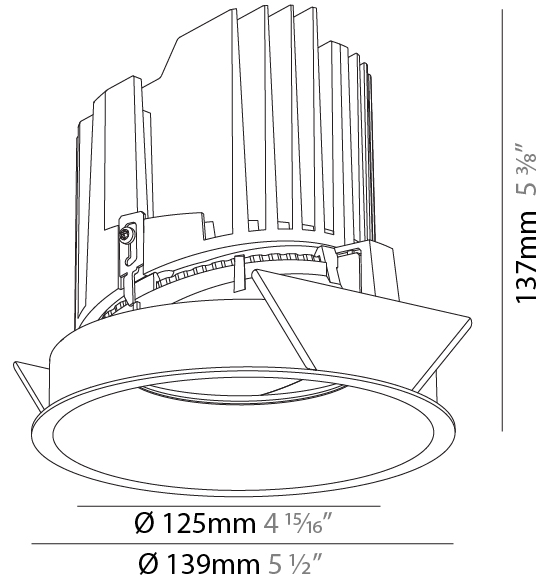

PHYSICAL

Shape: Round
Diameter (mm): 139
Diameter (in): 5 1/2
Height (mm): 137
Height (in): 5 3/8
Ceiling Thickness (mm): 10 / 12.5 / 15
Ceiling Thickness (in): 3/8 or 1/2 or 9/16
Min. Recessing Depth (mm): 150
Min. Recessing Depth (in): 5 7/8
Light Distribution: Adjustable / Downlight
Weight (kg): 0.814
Weight (lbs): 1.79
Fixture Finish: SSR / BKV / CWI / CRY / HAB / UFT / ITA / RUA / FTG / MYG / LOD / PUS / FRO / FUP / KIA / POP / BLS / SPG / MEY / GOH / GUM / CHC / COM / ABZ / JAG / OBR / MOS / ROR
Fixture Material: Aluminum Die Cast
Cut-out Measurements: 130mm / 5 1/8"

ELECTRICAL

Lamp Type: LED (Zhaga Standard)
Input Wattage (W): 13.2 / 16.5
Total Output Wattage (W): 12 / 14
Dimming: Tri-Mode (Non-Dimming and Phase Dimming (120Vac only) and 0-10V Dimming)
Driver Included: No
Driver Location: Recessed Housing
Driver Type: Constant Current - Universal
Driver Class: Class 2
Housing: See components
Input Voltage (V): 120 - 277
Constant Current (MA): 350

LED

Number of LEDs: 1
Color Temperature (°K): 2700 / 3000 / 3500 / 4000
Max. Delivered Lumen (lm): 870 / 970 / 1039 / 1060
Nominal Lumen (lm): 960 / 1070 / 1156 / 1180
CRI: >90 CRI
Efficiency (%): 90.5
Lamp Life (hrs): 50000

OPTICAL

Reflector°: 10
Adjustability: Rotational 355°; Tilt 10°

RATINGS AND CERTIFICATIONS

Certified By: Certified for North American Standards
IP rating: IP20