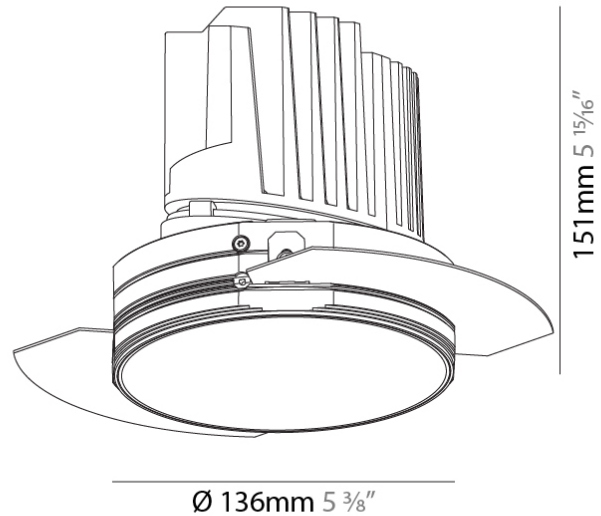

ELECTRICAL

Lamp Type: LED (Zhaga Standard)
Input Wattage (W): 13.2 / 16.5
Total Output Wattage (W): 12.1 / 14.7
Dimming: Tri-Mode (Non-Dimming and Phase Dimming (120Vac only) and 0-10V Dimming)
Driver Included: No
Driver Location: Recessed Housing
Driver Type: Constant Current - Universal
Driver Class: Class 2
Housing: See components
Input Voltage (V): 120 - 277
Constant Current (MA): 350

LED

Number of LEDs: 1
Color Temperature (°K): 2700 / 3000 / 3500 / 4000
Max. Delivered Lumen (lm): 814 / 877 / 911 / 930
Nominal Lumen (lm): 1246 / 1342 / 1396 / 1424
CRI: >90 CRI
Efficiency (%): 90.5
Lamp Life (hrs): 50000
Upon Request: RGB-W Tunable White Special Color Temperature Special LED

OPTICAL

Reflector°: 10
Optic°: Lens Pack - No Lens / Linear Spread Lens / Honeycomb / Spread Lens
Upon Request: Special Beam Angles

RATINGS AND CERTIFICATIONS

382, F 416-247-9319, www.zaneen.com

Created by Interchange for North American Standards at the end of the existing Model #. For assistance on 'custom' specifications, contact zteam@zaneen.com. In a constant effort to supply the best product, we reserve the right to change specifications or materials without notice. The most recent specification sheets are found at zaneen.com

IP rating: IP20